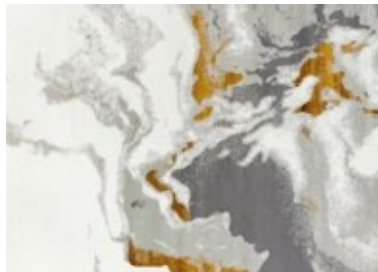

Color - Gold Gray Blue
Pile Height 9 mm
Ref: ZN06
Available Sizes:
160 x 230 cm 14,000 baht
200 x 290 cm 22,000 baht
240 x 340 cm 31,000 baht
300 x 400 cm 45,000 baht