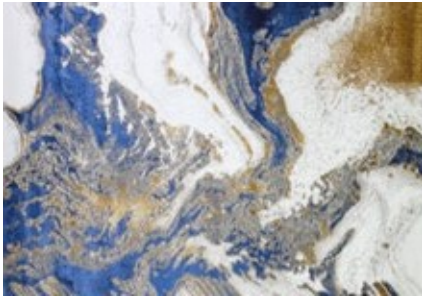

Contemporary Rug

Color - Blue Gold
Pile Height 11 mm
Ref: VI10
Available Sizes:
200 x 290 cm 14,000 baht
300 x 400 cm 45,000 baht

Color - Blue Gold
Pile Height 11 mm
Ref: VI11
Available Sizes:
240 x 340 cm 31,000 baht