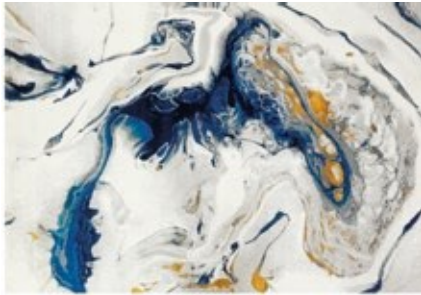

Contemporary Rug

Color - Blue Gold
Pile Height 11 mm
Ref: VI10
Available Sizes:
200 x 290 cm 14,000 baht
300 x 400 cm 45,000 baht

Color - Blue Gold
Pile Height 11 mm
Ref: VI11
Available Sizes:
240 x 340 cm 31,000 baht